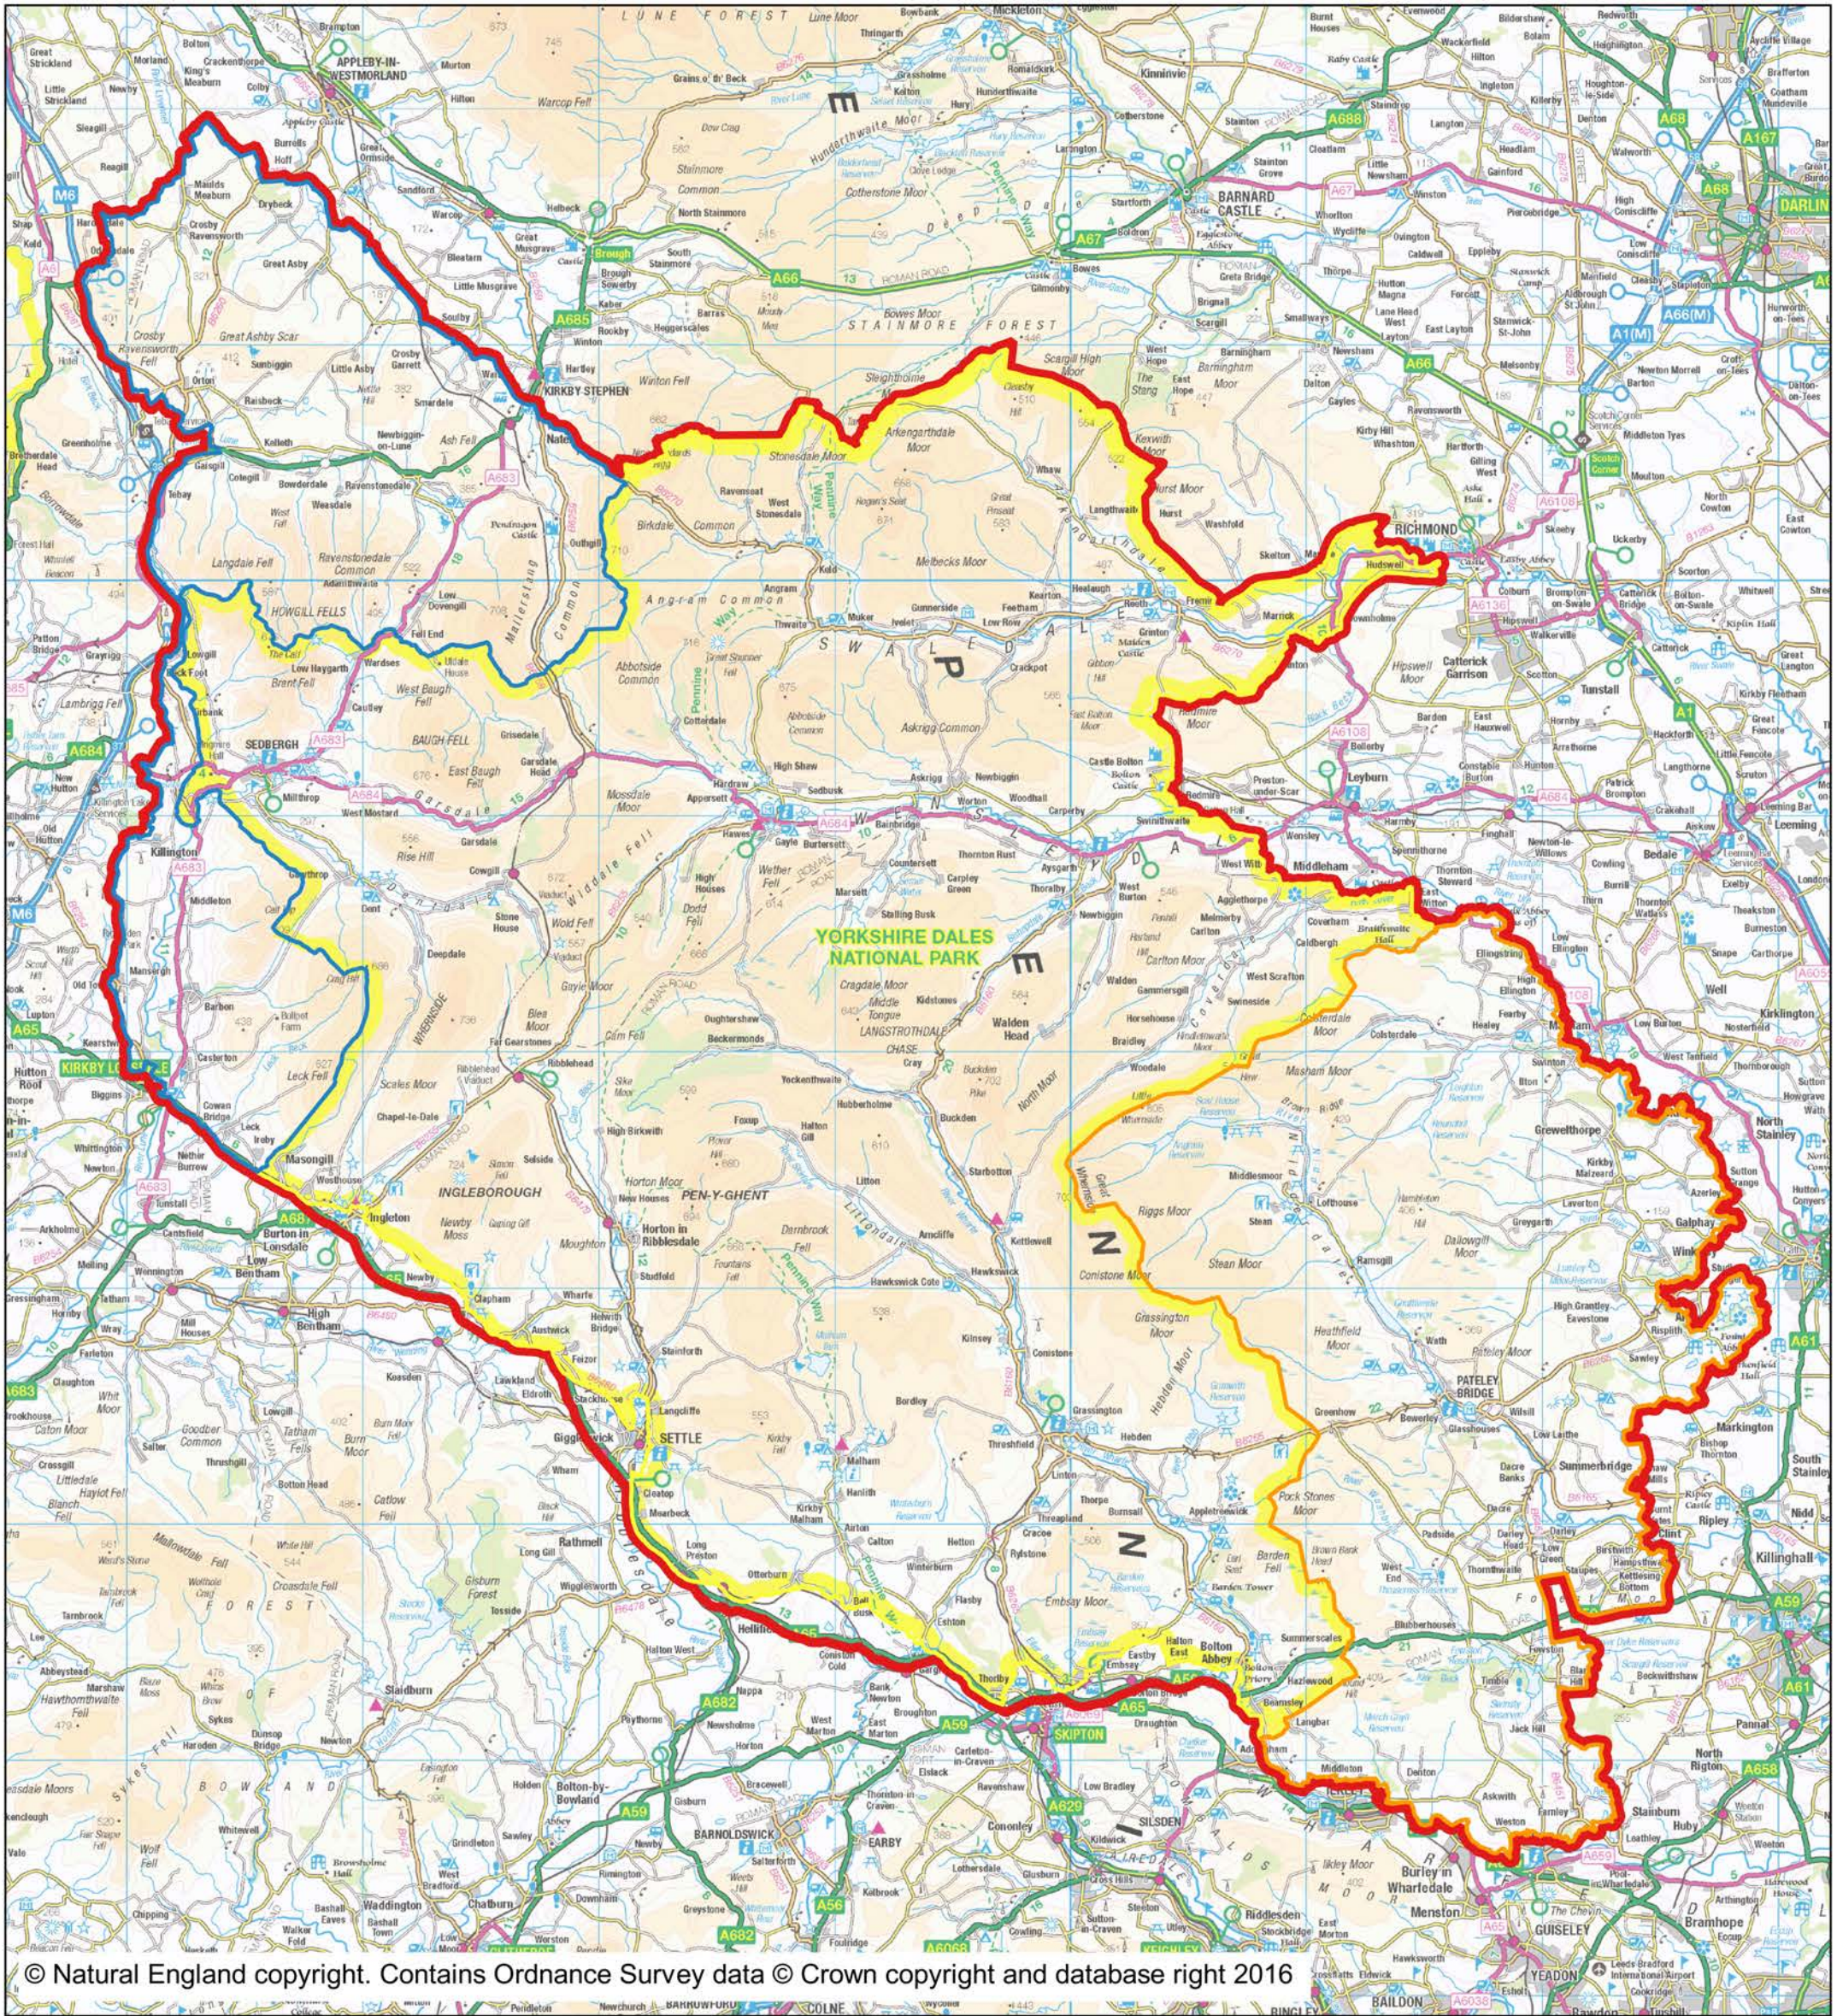

Roger Stott Community Grants Area 2016

- Roger Stott Community Grants area
- Yorkshire Dales National Park
- Yorkshire Dales National Park boundary extension
- Nidderdale

**YORKSHIRE DALES
MILLENNIUM TRUST**